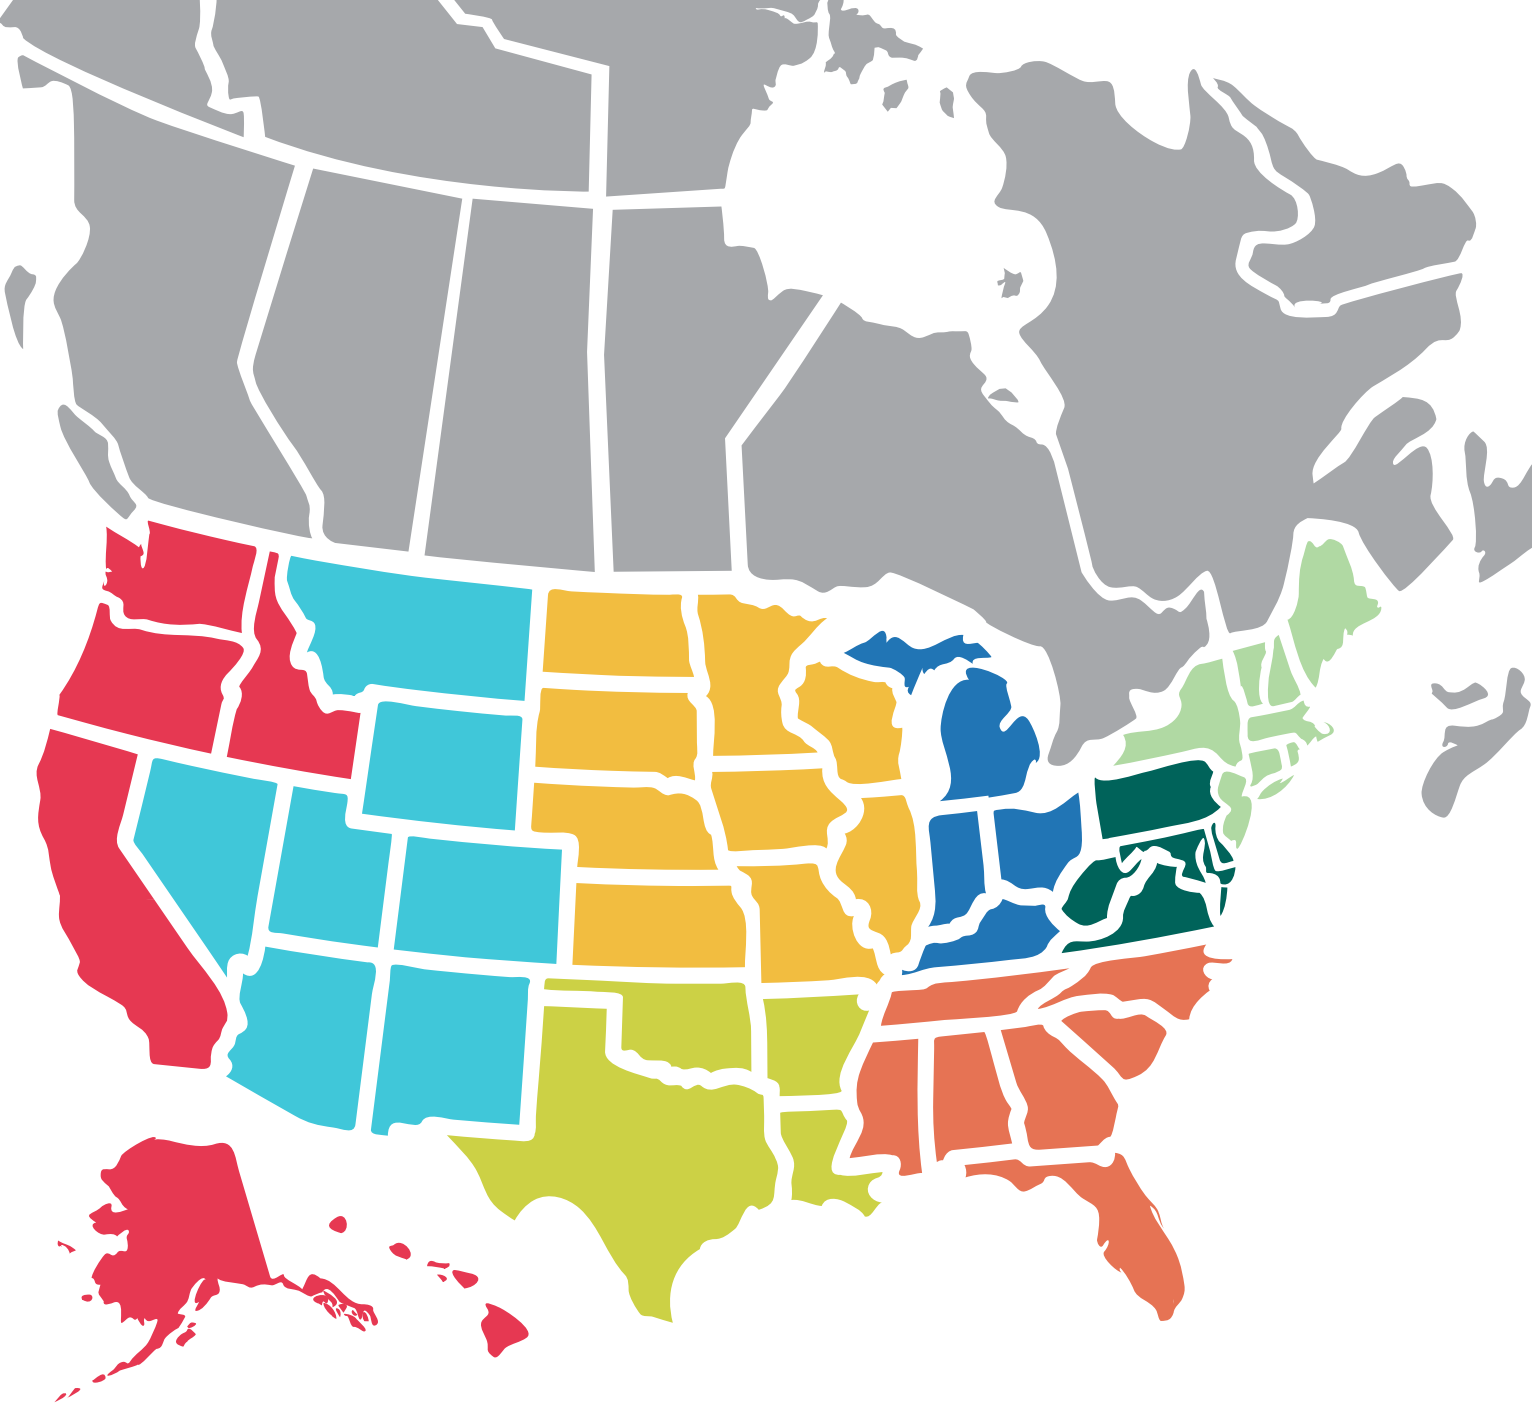

# Find Your Account Executive

**Julie Cantor**  
 julie.cantor@guilfordofmaine.com  
 206 527 8797 Office  
 206 409 9627 Cell  
 Seattle, WA

**Open**

**The Lowe Group**  
 Jennifer Miller  
 jennifermiller@the-lowegroup.com  
 281 255 4449 Office  
 Tomball, TX